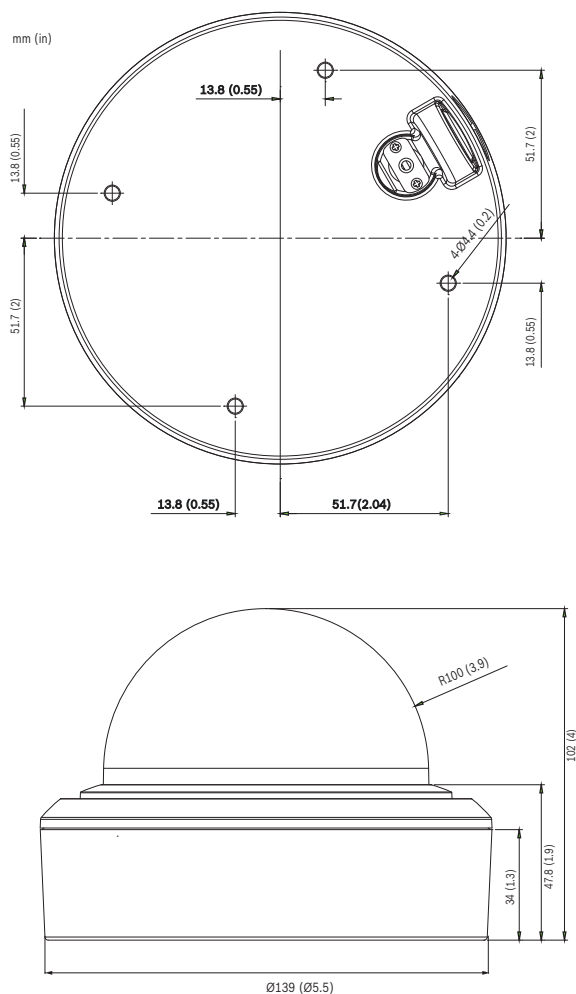

Installation/configuration notes

Technical specifications

System	PAL or NTSC
Effective pixels (H x V)	976 x 582 (PAL) 976 x 494 (NTSC)
Image Sensor	960H, 1/3" DS CCD, sensor resolution 720 TVL
Video Output	Composite: 1 Vpp, 75 Ohm
Sync. System	Internal sync., Line-lock
S/N Ratio (AGC off)	50 dB min.
Sensitivity (F1.2, 50IRE, AGC max.)	Color: 0.15 lx (DSS 0.0005 lx) B/W (with ICR) 0.05 lx (DSS 0.0002 lx)
Electronic shutter	1/50 – 1/10,000 (PAL) 1/60 – 1/10,000 (NTSC)
Digital Slow Shutter (DSS)	Off, 2x to 512x
WDR	Off/On (54 dB)

DNR	Off, 2DNR, 3DNR
White Balance	ATW, Push, User1, User2, Anti CR, Manual, Push lock
Light compensation	OFF/BLC/HLC
AGC	0 to 20
Day/Night	Auto, Color, B/W
Digital zoom	Off, 2x, 3x, 4x, 6x, 8x, 16x
Digital Image Stabilizer (DIS)	On, Off
Burst	On, Off
Motion detection	On, Off (4 programmable zones)
Privacy	On, Off (15 programmable zones)
Mirror	Off, H-flip, V-flip, HV-flip
Sharpness	0 - 15
Gamma	0.38, 0.42, 0.45, 0.5, 0.55, 0.63, 0.71, 0.83
OSD language	English (16 languages)
Lens type	Varifocal DC Iris f=2.8 to 12 mm
Dimensions (Ø x H)	139 mm x 102 mm
Weight	616 g
Supply Voltage	24 VAC (±10%) 12 VDC (±10%)
Power Consumption	6 W max. / 0.5 A
Operating Temperature	-10 °C to +50 °C (14 °F to +122 °F)
Storage Temperature	-20 °C to +60 °C (-4 °F to +140 °F)
Storage Humidity	20% to 90% RH

Ordering information

FLEXIDOME AN outdoor 4000 WDR

960H analog outdoor WDR dome camera. IP66; IK08; 12VDC/24VAC; varifocal 2.8 to 12 mm lens; true day/night; 720 TVL; 3-axis adjustment; 4-zone motion detect; 15-zone privacy mask; NTSC
Order number **VDN-244V03-2**

FLEXIDOME AN outdoor 4000 WDR

960H analog outdoor WDR dome camera. IP66; IK08; 12VDC/24VAC; varifocal 2.8 to 12 mm lens; true day/night; 720 TVL; 3-axis adjustment; 4-zone motion detect; 15-zone privacy mask; PAL
Order number **VDN-244V03-1**